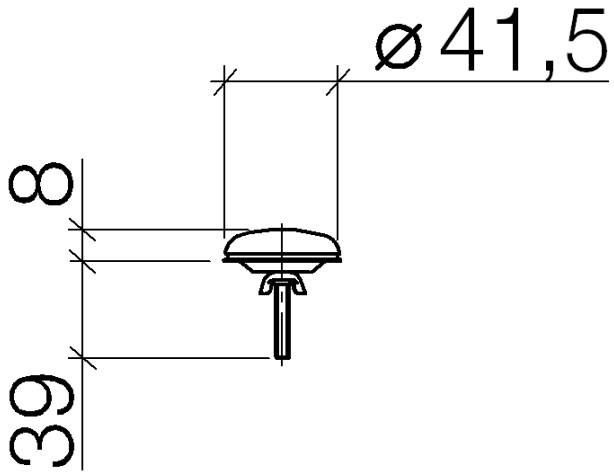

12 715 970

Fits: IMO, LULU, MADISON, MEM, TARA,
CL.1, LISSÉ, VAIA, META, CYO

| | | |
|---|-------------------------------|---------------|
|  | Brushed Chrome | 12 715 970-93 |
|  | Chrome | 12 715 970-00 |
|  | brushed chrome | 12 715 970-04 |
|  | Brushed Platinum | 12 715 970-06 |
|  | Platinum | 12 715 970-08 |
|  | Durabrand (23kt Gold) | 12 715 970-09 |
|  | Dark Chrome | 12 715 970-19 |
|  | Light Gold | 12 715 970-26 |
|  | Brushed Light Gold | 12 715 970-27 |
|  | Brushed Durabrand (23kt Gold) | 12 715 970-28 |
|  | Matte Black | 12 715 970-33 |
|  | Brushed Bronze | 12 715 970-42 |
|  | Brushed Champagne (22kt Gold) | 12 715 970-46 |
|  | Champagne (22kt Gold) | 12 715 970-47 |
|  | Brushed Dark Platinum | 12 715 970-99 |

Cover for tap hole - Brushed Chrome

IMO

12 715 970

12 715 970

12 715 970

Parts for other
finishes can be found
here: [Chrome](#)